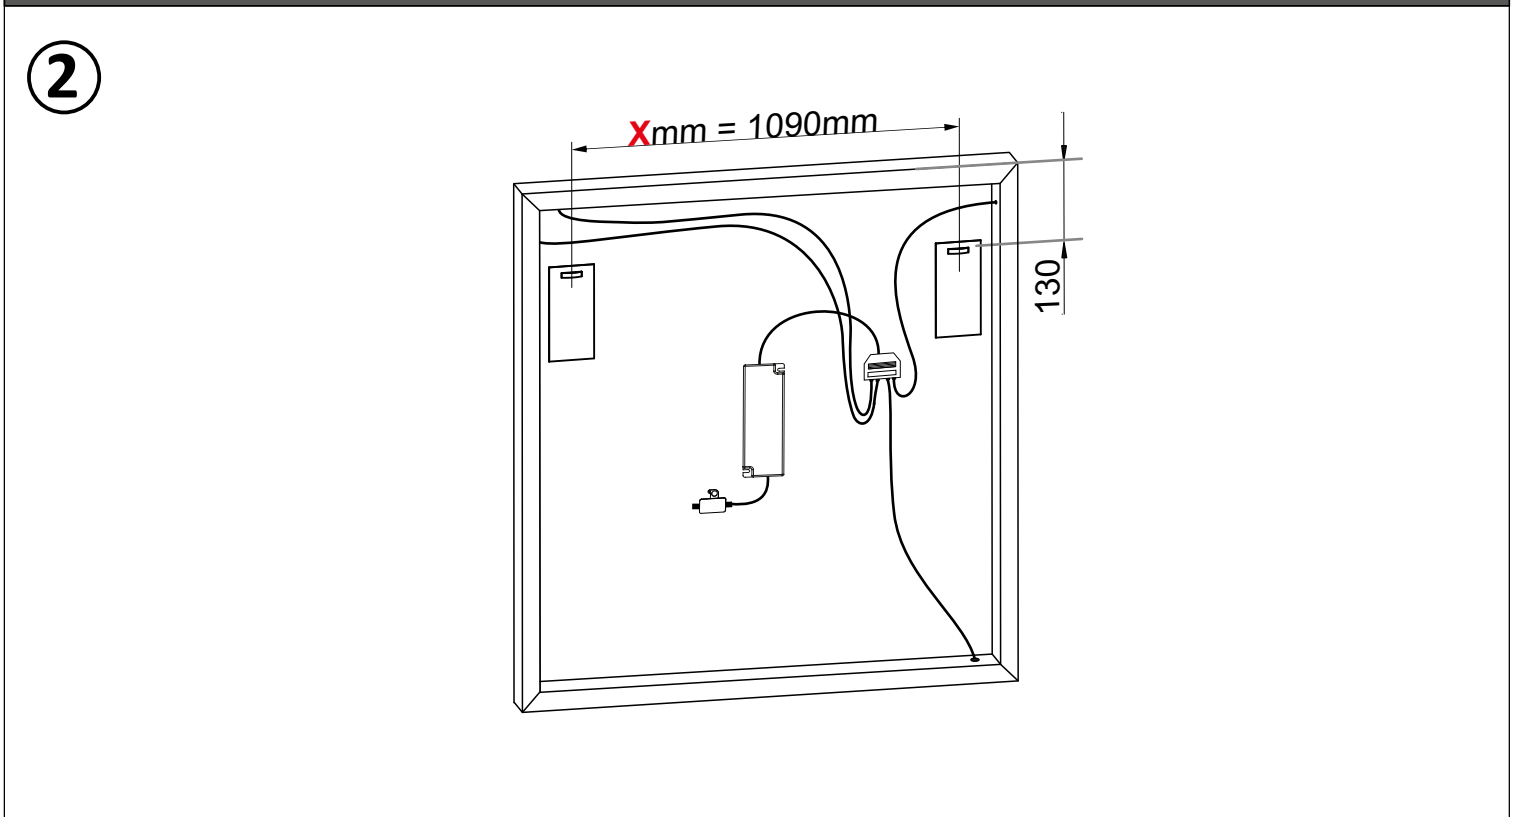

ALICE 120

 6500K 560 lm A	CE	IP21	LED		
	ON/OFF 15 000	 30 000h	 ≤1s		 1234x634x30 MIRROR: 1200x600
	kWh/1000h 18,0	IN : 230V~50Hz; OUT LED : 12VDC MAX 16,4W			

Montować tylko w strefie 3 | Mount only in zone 3 | Nur in Zone 3 montieren

ALICE 120

 6500K 560 lm A	ON OFF 15 000	 30 000h	 <1s	 1234x634x30 MIRROR: 1200x600
	IN : 230V~50Hz; OUT LED : 12VDC MAX 16,4W			
	kWh/1000h 18,0			

ALICE 120

	6500K	ON OFF		LED		
	560 lm	15 000	30 000h			1234x634x30 MIRROR: 1200x600
	A	kWh/1000h 18,0	IN : 230V~50Hz; OUT LED : 12VDC MAX 16,4W			