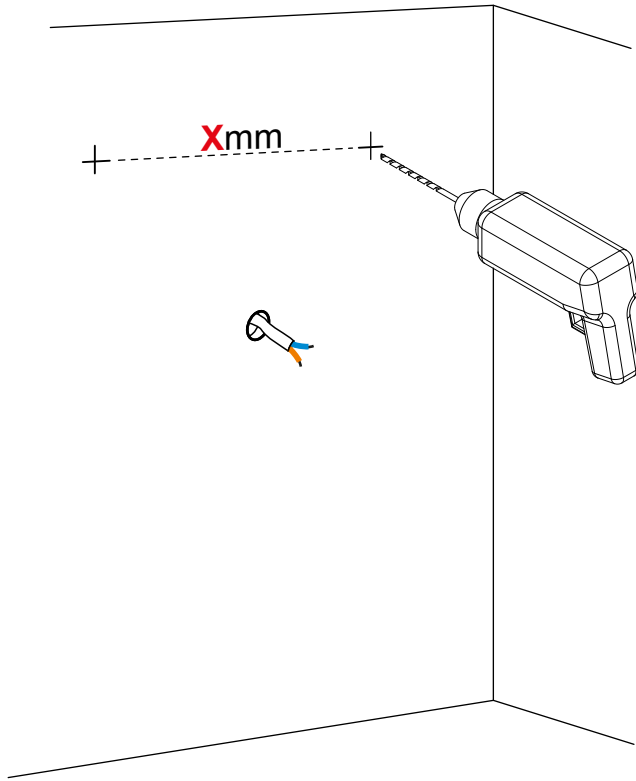

ALICE 120

 6500K 560 lm A	CE	IP21	LED		
	ON/OFF 15 000	 30 000h	 ≤1s		 1234x634x30 MIRROR: 1200x600
	kWh/1000h 18,0	IN : 230V~50Hz; OUT LED : 12VDC MAX 16,4W			

Montować tylko w strefie 3 | Mount only in zone 3 | Nur in Zone 3 montieren

ALICE 120

 6500K 560 lm A	ON OFF 15 000	 30 000h	 <1s	 1234x634x30 MIRROR: 1200x600
	IN : 230V~50Hz; OUT LED : 12VDC MAX 16,4W			
	kWh/1000h 18,0			

ALICE 120

	6500K	ON OFF		LED		
	560 lm	15 000	30 000h			1234x634x30 MIRROR: 1200x600
	A	kWh/1000h 18,0	IN : 230V~50Hz; OUT LED : 12VDC MAX 16,4W			