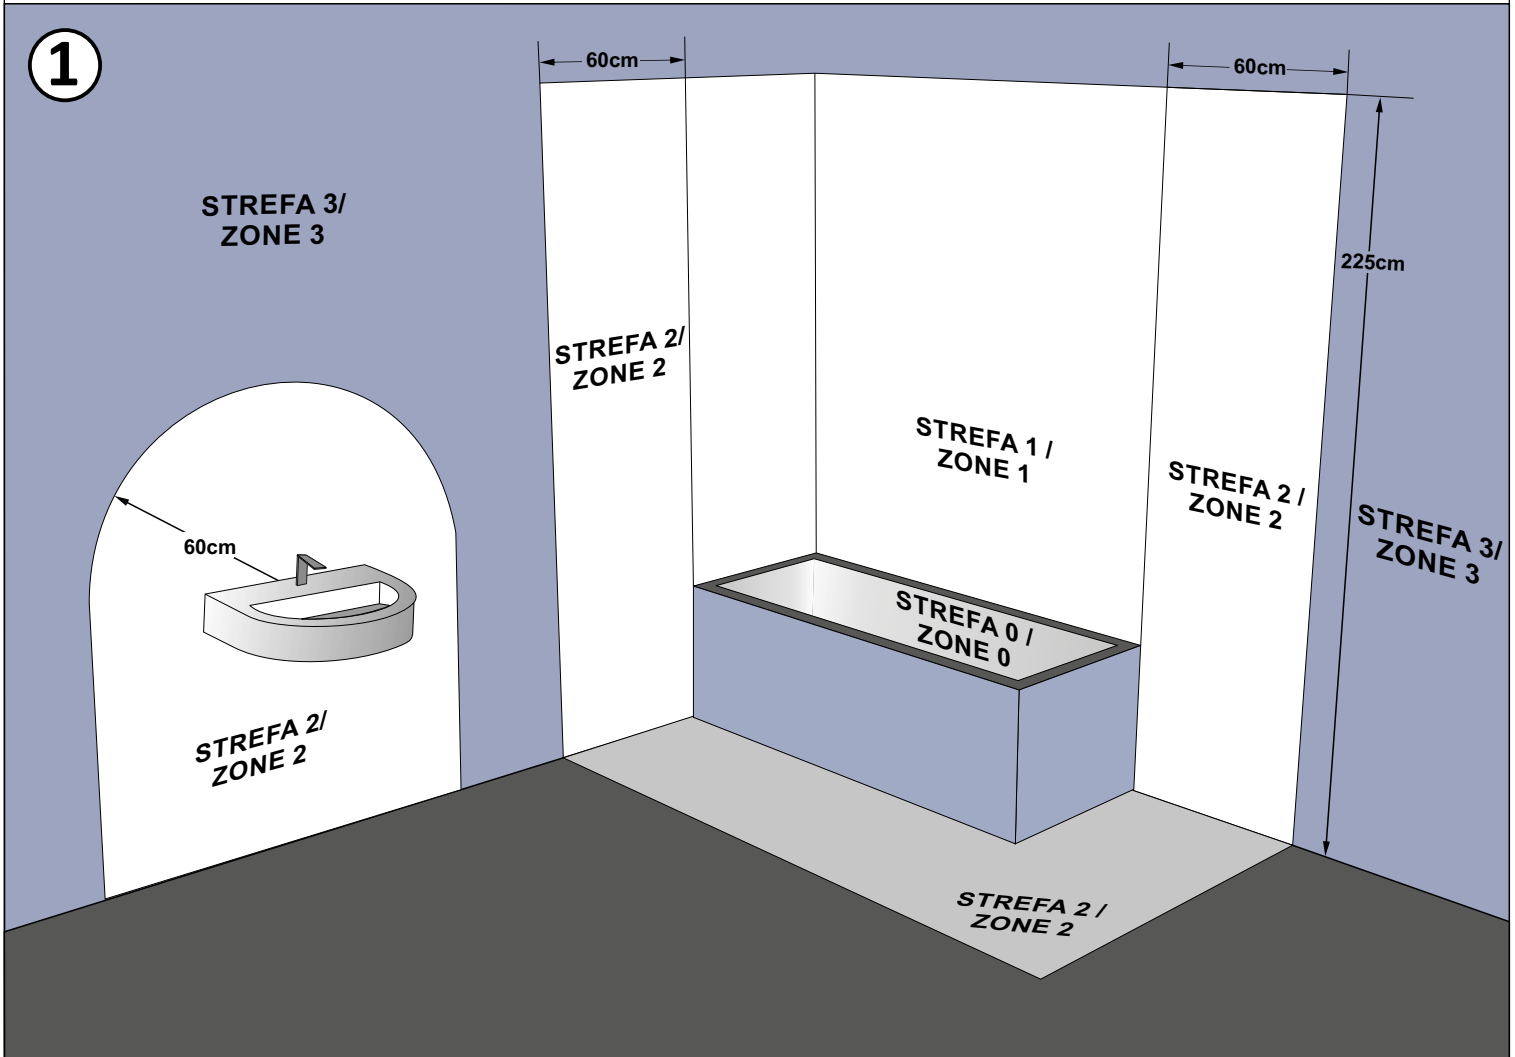

ALICE 120

 6500K 560 lm A	CE	IP21	LED		
	ON/OFF 15 000	 30 000h	 ≤1s		 1234x634x30 MIRROR: 1200x600
	kWh/1000h 18,0	IN : 230V~50Hz; OUT LED : 12VDC MAX 16,4W			

Montować tylko w strefie 3 | Mount only in zone 3 | Nur in Zone 3 montieren

ALICE 120

 6500K 560 lm A	ON OFF 15 000	 30 000h	 <1s	 1234x634x30 MIRROR: 1200x600
	IN : 230V~50Hz; OUT LED : 12VDC MAX 16,4W			
	kWh/1000h 18,0			

ALICE 120

	6500K	ON OFF		LED		
	560 lm	15 000	30 000h			1234x634x30 MIRROR: 1200x600
	A	kWh/1000h 18,0	IN : 230V~50Hz; OUT LED : 12VDC MAX 16,4W			