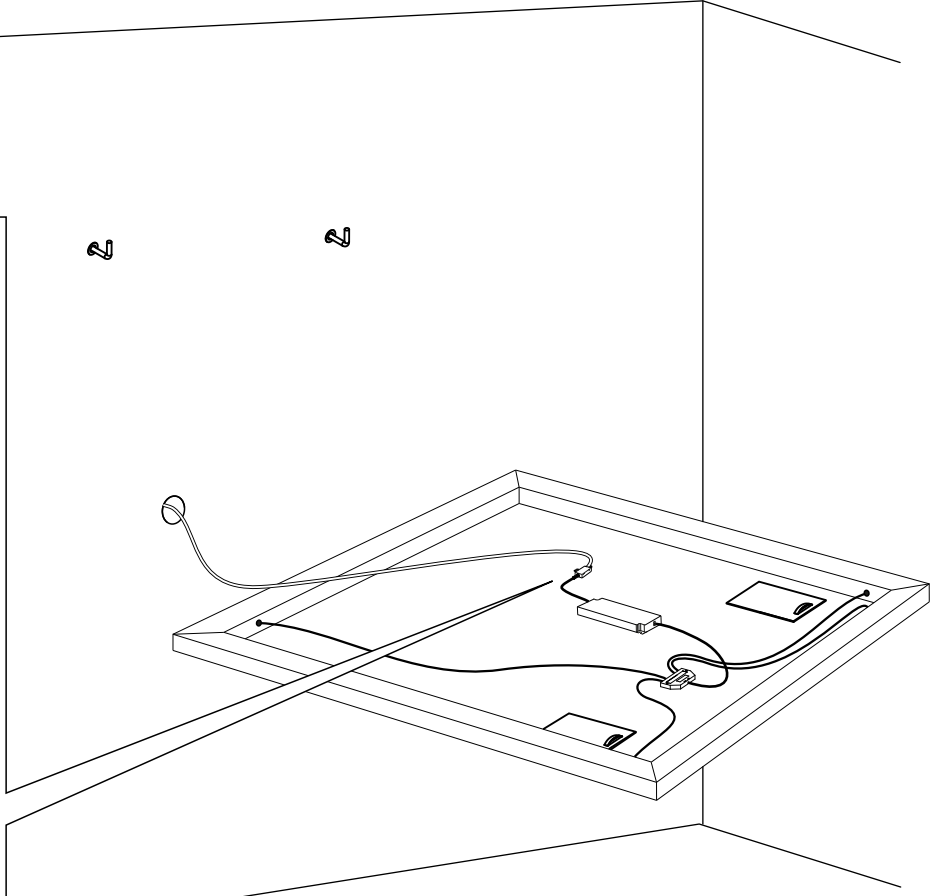

ALICE 120

 6500K 560 lm A	CE	IP21	LED		
	ON/OFF 15 000	 30 000h	 ≤1s		 1234x634x30 MIRROR: 1200x600
	kWh/1000h 18,0	IN : 230V~50Hz; OUT LED : 12VDC MAX 16,4W			

Montować tylko w strefie 3 | Mount only in zone 3 | Nur in Zone 3 montieren

ALICE 120

 6500K 560 lm A	ON OFF 15 000	 30 000h	 <1s	 1234x634x30 MIRROR: 1200x600
	IN : 230V~50Hz; OUT LED : 12VDC MAX 16,4W			
	kWh/1000h 18,0			

ALICE 120

	6500K	ON OFF		LED		
	560 lm	15 000	30 000h			1234x634x30 MIRROR: 1200x600
	A	kWh/1000h 18,0	IN : 230V~50Hz; OUT LED : 12VDC MAX 16,4W			