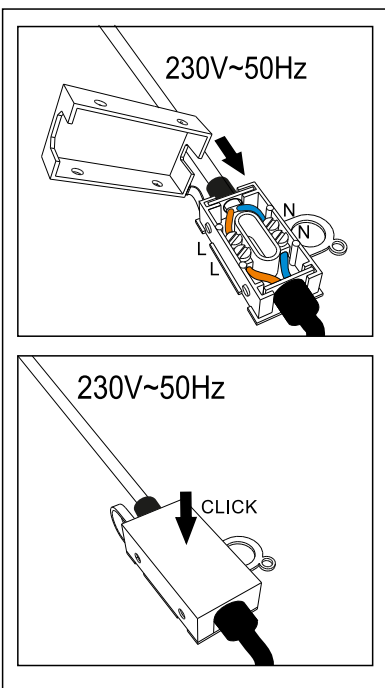

ALICE 120

 6500K 560 lm A	CE	IP21	LED		
	ON/OFF 15 000	 30 000h	 ≤1s		 1234x634x30 MIRROR: 1200x600
	kWh/1000h 18,0	IN : 230V~50Hz; OUT LED : 12VDC MAX 16,4W			

Montować tylko w strefie 3 | Mount only in zone 3 | Nur in Zone 3 montieren

ALICE 120

 6500K 560 lm A	ON OFF 15 000	 30 000h	 <1s	 1234x634x30 MIRROR: 1200x600
	IN : 230V~50Hz; OUT LED : 12VDC MAX 16,4W			
	kWh/1000h 18,0			

ALICE 120

	6500K	ON OFF		LED		
	560 lm	15 000	30 000h			1234x634x30 MIRROR: 1200x600
	A	kWh/1000h 18,0	IN : 230V~50Hz; OUT LED : 12VDC MAX 16,4W			