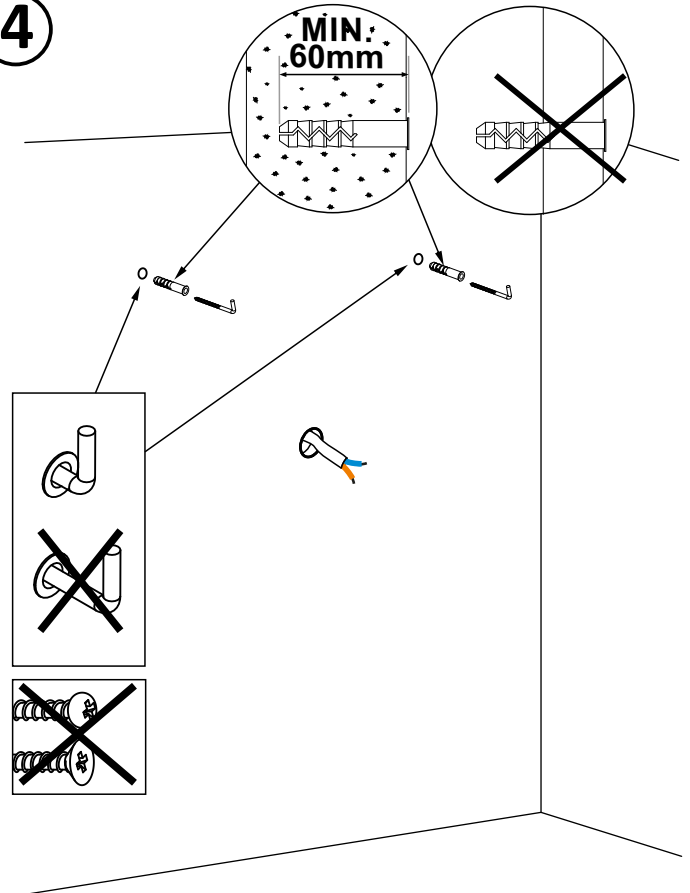

ALICE 120

 6500K 560 lm A	CE	IP21	LED		
	ON/OFF 15 000	 30 000h	 ≤1s		 1234x634x30 MIRROR: 1200x600
	kWh/1000h 18,0	IN : 230V~50Hz; OUT LED : 12VDC MAX 16,4W			

Montować tylko w strefie 3 | Mount only in zone 3 | Nur in Zone 3 montieren

ALICE 120

 6500K 560 lm A	ON OFF 15 000	 30 000h	 <1s	 1234x634x30 MIRROR: 1200x600
	IN : 230V~50Hz; OUT LED : 12VDC MAX 16,4W			
	kWh/1000h 18,0			

ALICE 120

	6500K	ON OFF		LED		
	560 lm	15 000	30 000h			1234x634x30 MIRROR: 1200x600
	A	kWh/1000h 18,0	IN : 230V~50Hz; OUT LED : 12VDC MAX 16,4W			